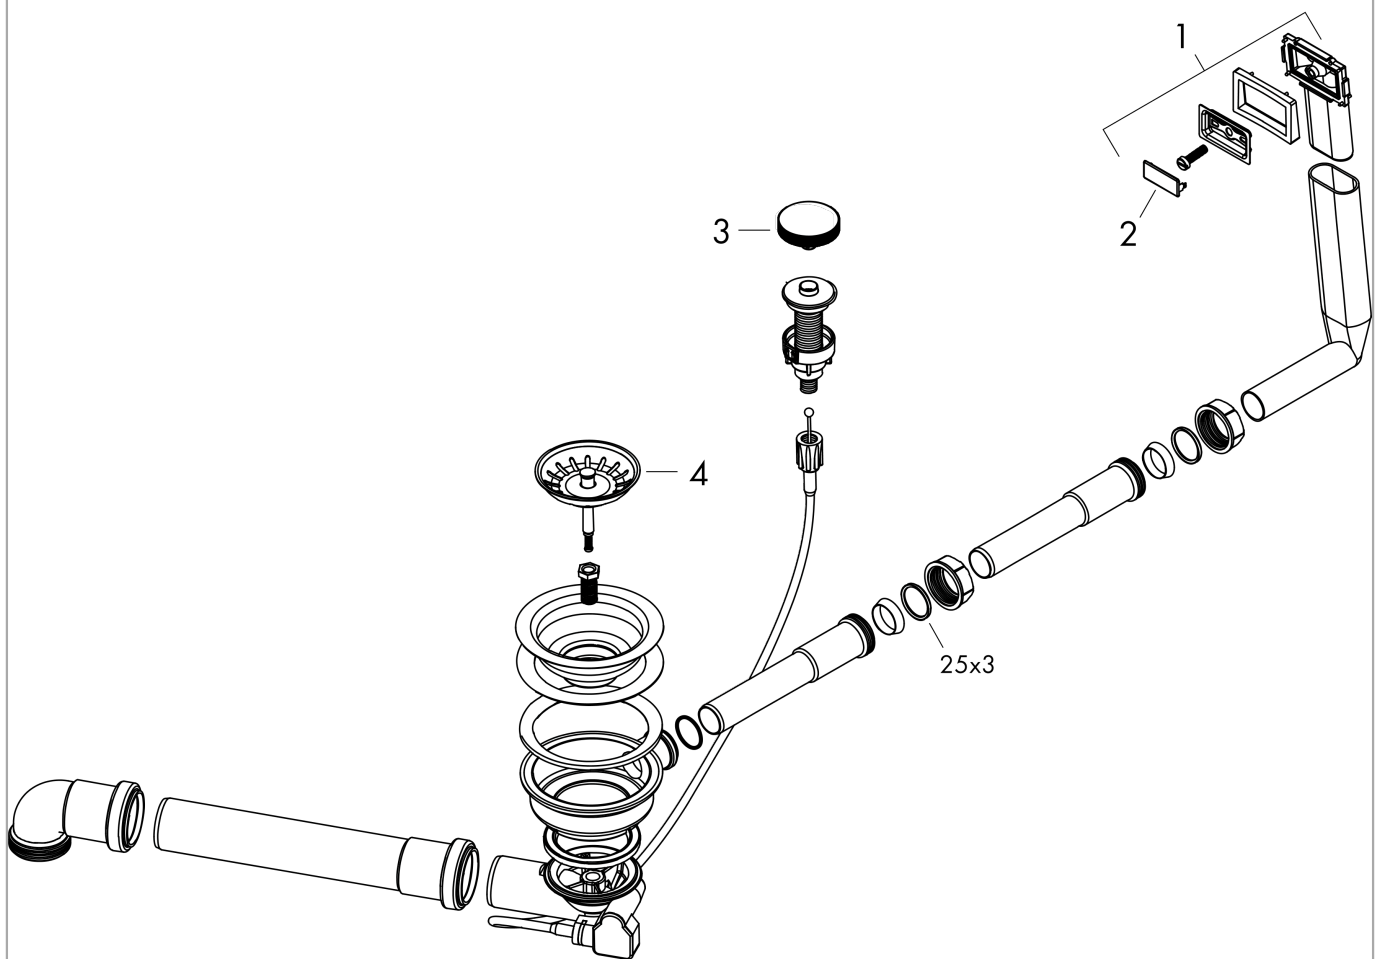

**D14-11 Automatic waste and overflow set for single bowl**Finish: **Stainless Steel** Article Number: **43931800****Description****product features**

- turning handle for eccentric operation in chrome
- consists of: waste and overflow set, pop-up waste set, trap
- drain system: drain operation via turning pop-up handle
- diameter 40 / 50
- 1 1/2" with space-saving drain pipe and odor trap
- screen basket: 3 1/2"

**Product image**

**D14-11 Automatic waste and overflow set for single bowl**  
 Finish: **Stainless Steel** Article Number: **43931800**

**Exploded Drawing**

Year of production: >09/19

**D14-11 Automatic waste and overflow set for single bowl**  
 Finish: **Stainless Steel** Article Number: **43931800**

**Spare part list**

Year of production: >09/19

<b>Pos.</b>	<b>Description</b>	<b>Article Number</b>	<b>Price</b>	<b>PU</b>
1	waste	94750800	-	1
2	cover	93514800	€ 3,33	1
3	turning handle	40953800	-	1
4	plug	93472000	€ 22,97	1