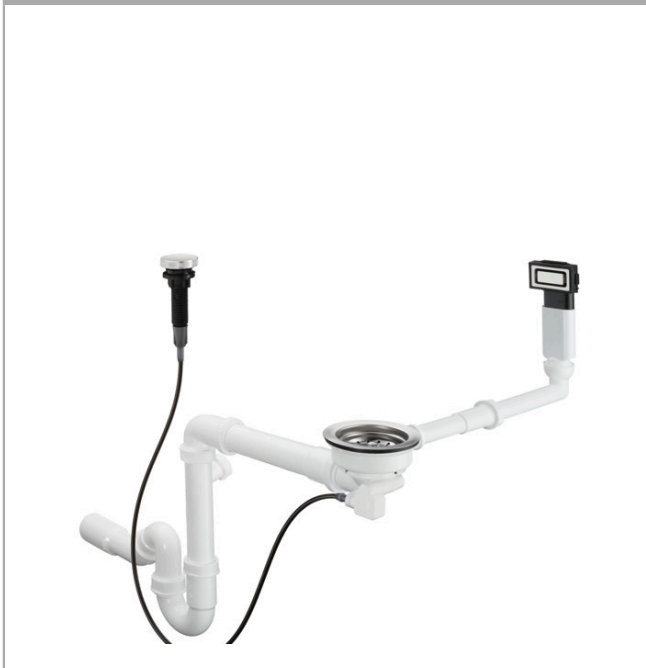

**D14-11 Automatic waste and overflow set for single bowl**Finish: **Stainless Steel** Article Number: **43931800****Description****product features**

- turning handle for eccentric operation in chrome
- consists of: waste and overflow set, pop-up waste set, trap
- drain system: drain operation via turning pop-up handle
- diameter 40 / 50
- 1 1/2" with space-saving drain pipe and odor trap
- screen basket: 3 1/2"

**Product image**

**D14-11 Automatic waste and overflow set for single bowl**  
 Finish: **Stainless Steel** Article Number: **43931800**

**Exploded Drawing**

Year of production: >09/19

**D14-11 Automatic waste and overflow set for single bowl**  
 Finish: **Stainless Steel** Article Number: **43931800**